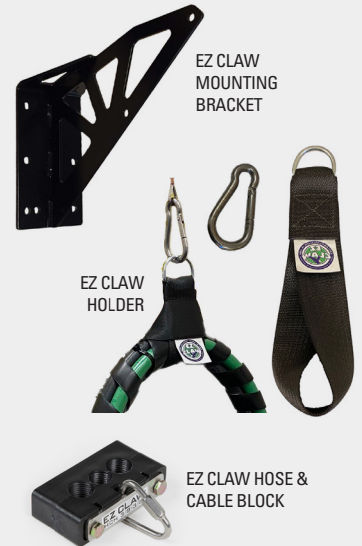

EVERY EZ CLAW PRODUCT IS RUGGED, LIGHTWEIGHT, AND BUILT TO LAST

The EZ Claw® System is the premier automatic extension and retraction system for protecting power cords, airlines, and hydraulic hoses for the life of your truck.

BUILDING YOUR EZ® CLAW SYSTEM IS AS EZ AS 1-2-3!

1. CHOOSE YOUR EZ CLAW TENSIONER

PART #	DESCRIPTION	SUPPORTS AND PROTECTS	ORIENTATION	WEIGHT
81-2300	EZ Claw Tensioner, 25 LB	12'-15' 3-in-1's & Straight Cords and Hoses	Right	5 lbs
81-2309	EZ Claw Tensioner, 30 LB	12'-15' 4-in-1's & Straight Cords and Hoses	Right	5 lbs
81-2305	EZ Claw Tensioner, 40 LB	Hydraulic Lines and 20' 3-in-1's	Right	5.4 lbs

2. CHOOSE YOUR EZ CLAW MOUNTING BRACKET

PART #	DESCRIPTION	IDEAL APPLICATION	TRUCK TYPE	MOUNT SIZE
81-2301	EZ Claw Flange Mount Bracket	Back of Cab / Headache Rack	Sleeper	8" x 10.75"
81-2302VM	EZ Claw Versa Mount Bracket	Back of Cab / Headache Rack	Day Cab	5" x 10.75"
81-2304	EZ Claw Top Mount Bracket	Tool Box or Top of Headache Mount	any w/ Rack or Box	5" x 8.75"

HAVE A FREIGHTLINER M2?

PART #	DESCRIPTION	SPECIFIC APPLICATION
81-2308	EZ Claw® Freightliner M2 Adapter Bracket	Rear Cab Installations on M2 Cabs w/o Air Fairing

3. CHOOSE YOUR EZ CLAW HOLDER

PART #	DESCRIPTION	IDEAL APPLICATION	SUPPORT DIAMETER	MATERIAL
81-2306	EZ Claw Sling	3-in-1's, 4-in-1's, Hydraulic Lines	Up to 2" bundle or hose	UV-Protected Polyester
81-2303	EZ Claw Hose & Cable Block	Straight Cords and Hoses	3 x 3/8" (cord or hose)	Dual-Coated Steel