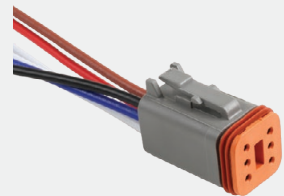

GROTE LED COMBINATION HEAD LAMPS

BUILT FOR THE HARSHTEST ENVIRONMENTS

From off-road to on-highway, Grote's versatile LED Combination Head Lamps bring durability and high visibility to any heavy-duty application. Whether moving your harvester between fields or mounted as auxiliary lighting on your wheel loader, these rugged lamps will get you where you need to go.

FEATURES & BENEFITS

- Die-cast aluminum housing and heavy-duty lens are designed to withstand the harshest conditions
- Ideal auxiliary driving lights for municipal, agricultural, mining, and construction use
- Built to resist hours of continuous 6G vibration
- Versatile, multi-volt design is perfect for a wide variety of applications
- Features low amp draw and reverse voltage protection
- 2-year warranty makes this affordable lighting solution an even better investment
- Includes integrated 6-pin DT connector with blunt-cut adapter
- Regulations/Standards: FMVSS 571.108; DOT; SAE UB3; LB: SAE LB3V, SAE J577, IP67

84651-4

84611-5

84621-5

Blunt-Cut Adapter (included)
68710

PART #	DESCRIPTION
84651-4	LED Combination Head Lamp, Right & Left-Hand Pair Pack
84611-5	LED Combination Head Lamp, Left Hand/Driver Side
84621-5	LED Combination Head Lamp, Right Hand/Passenger Side